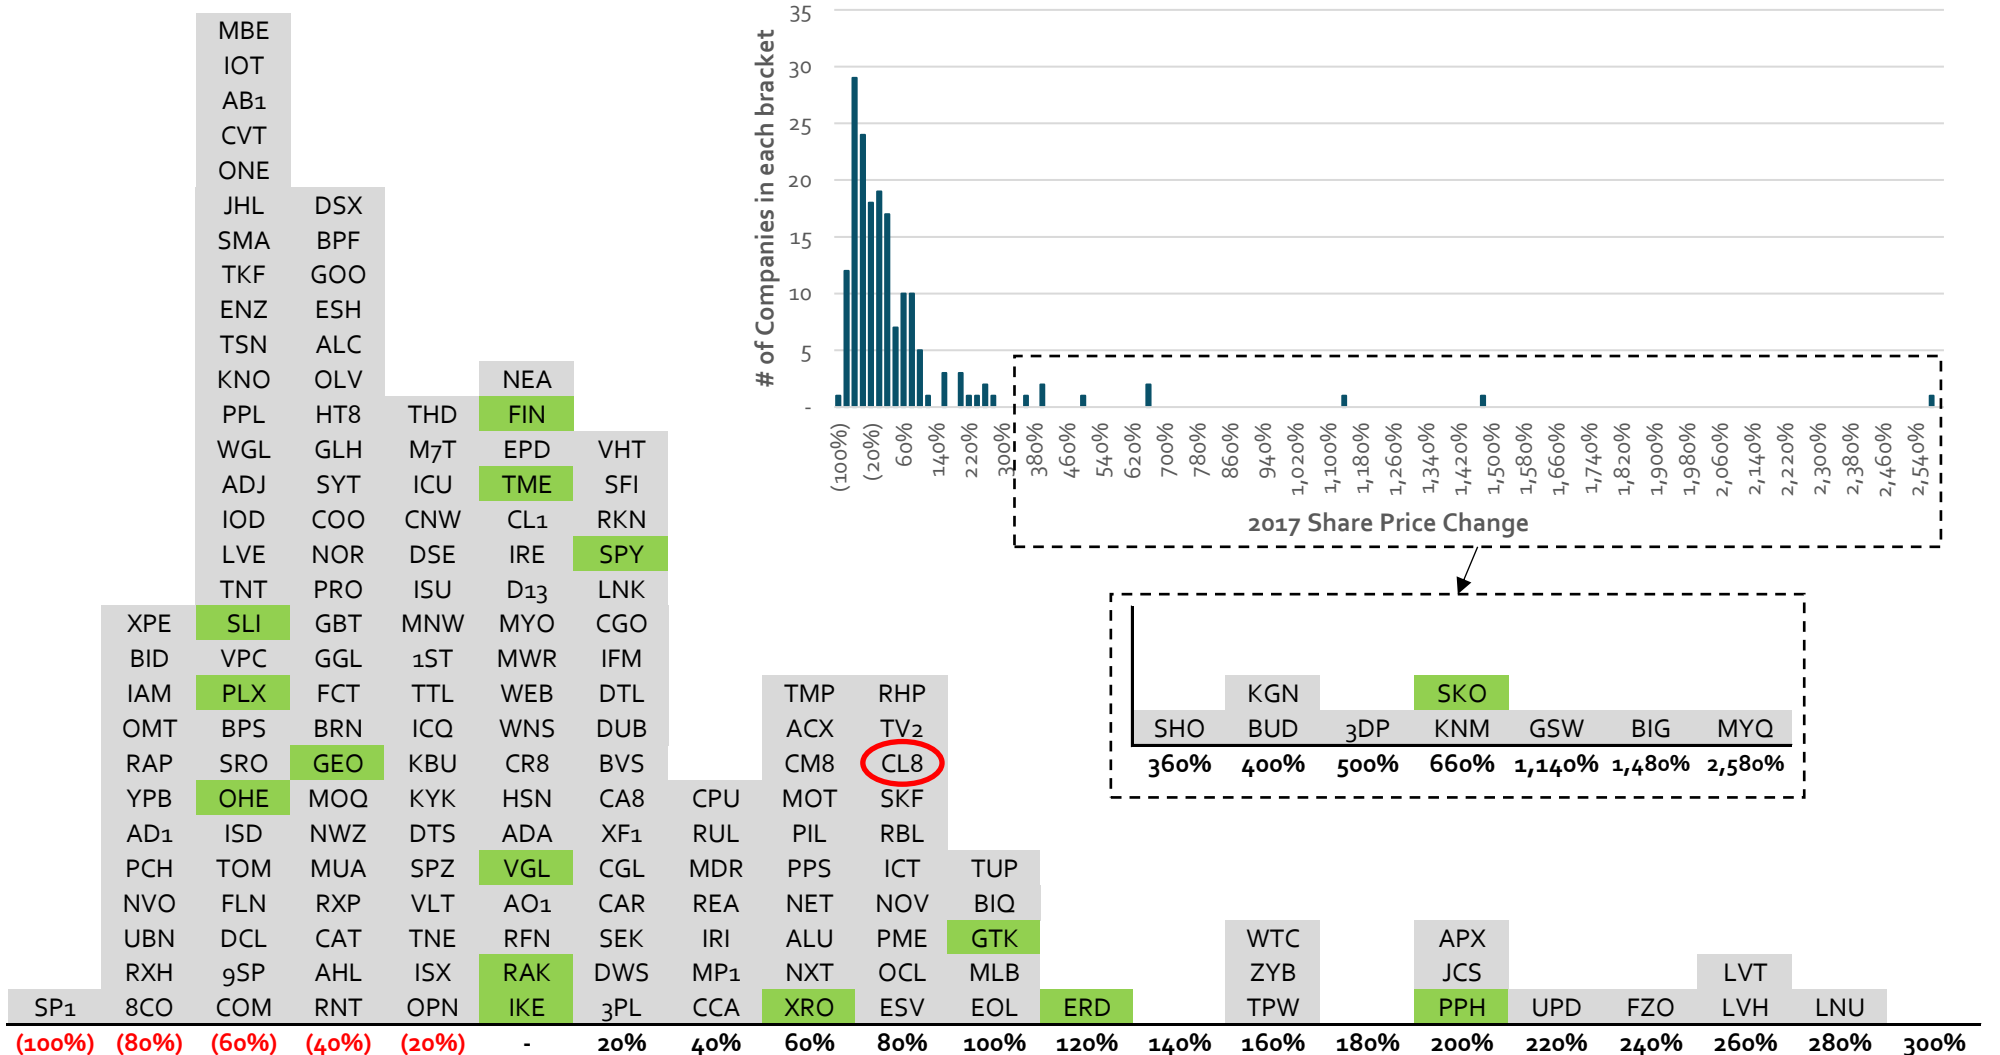

Overview

Clare Capital Tech Insights 68 - 2017 Share Price Change - 20180209

This Tech Insights report looks at the 2017 share price performance of the Australasian Tech sector (on the first page) and the NZX stock exchange (on the second page). Companies have been grouped into share price change increments - 20% on the first page and 10% on the second page. Green coloured tickers represent NZX Tech.

2017 Share Price Change - Australasian Tech

Note: three letter initials are stock tickers