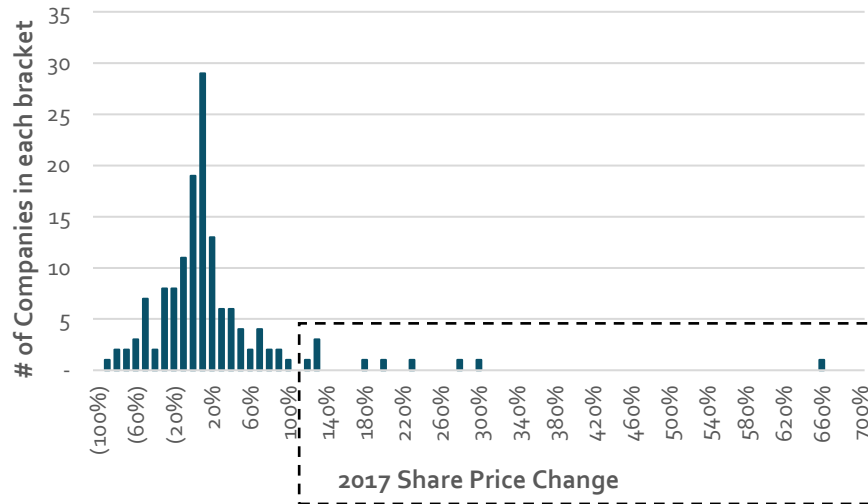

Disclaimer

The information provided in this report has been solely sourced and calculated from FactSet. Clare Capital holds no responsibility over the actual numbers. Clare Capital is not an Authorised Financial Adviser. This document is intended as analysis. If you are making investment decisions you should seek appropriate personalised financial advice.

2017 Share Price Change - NZX Stock Exchange

Note: three letter initials are stock tickers

Inclusions and Exclusions
Only publicly-listed companies from the NZX Main Board, NXT Market and NZX Alternative Market have been included in the chart. This excludes any Warrant-based stocks, Unit (NS) Trusts and Investment Trust-based stocks. Overseas based companies (e.g. Westpac or AMP from Australia) have been included.

ERD	JWI	NTL	PPH	CRP	ATM	TRS	SKO
120%	130%	180%	200%	230%	280%	300%	660%

MAD	VIL	AFC	SLI	CAV	SKT	SEA	CBL	NPT	RAK	SPY	KMD	MGL	RBD	MMH	THL	TLL	NZK	GTK	ENS	
(100%)	(90%)	(80%)	(70%)	(60%)	(50%)	(40%)	(30%)	(20%)	(10%)	-	10%	20%	30%	40%	50%	60%	70%	80%	90%	100%